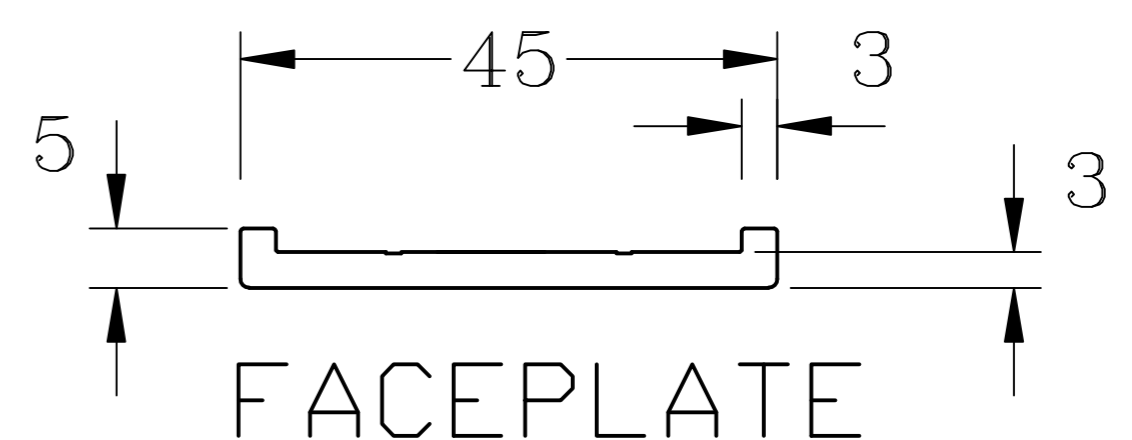

Paddock Fabrications Limited
Fryers Road, Bloxwich, Walsall,
West Midlands WS2 7NF.
TELEPHONE (01922) 711722
FAX (01922) 476021
Registered in England No 1388201