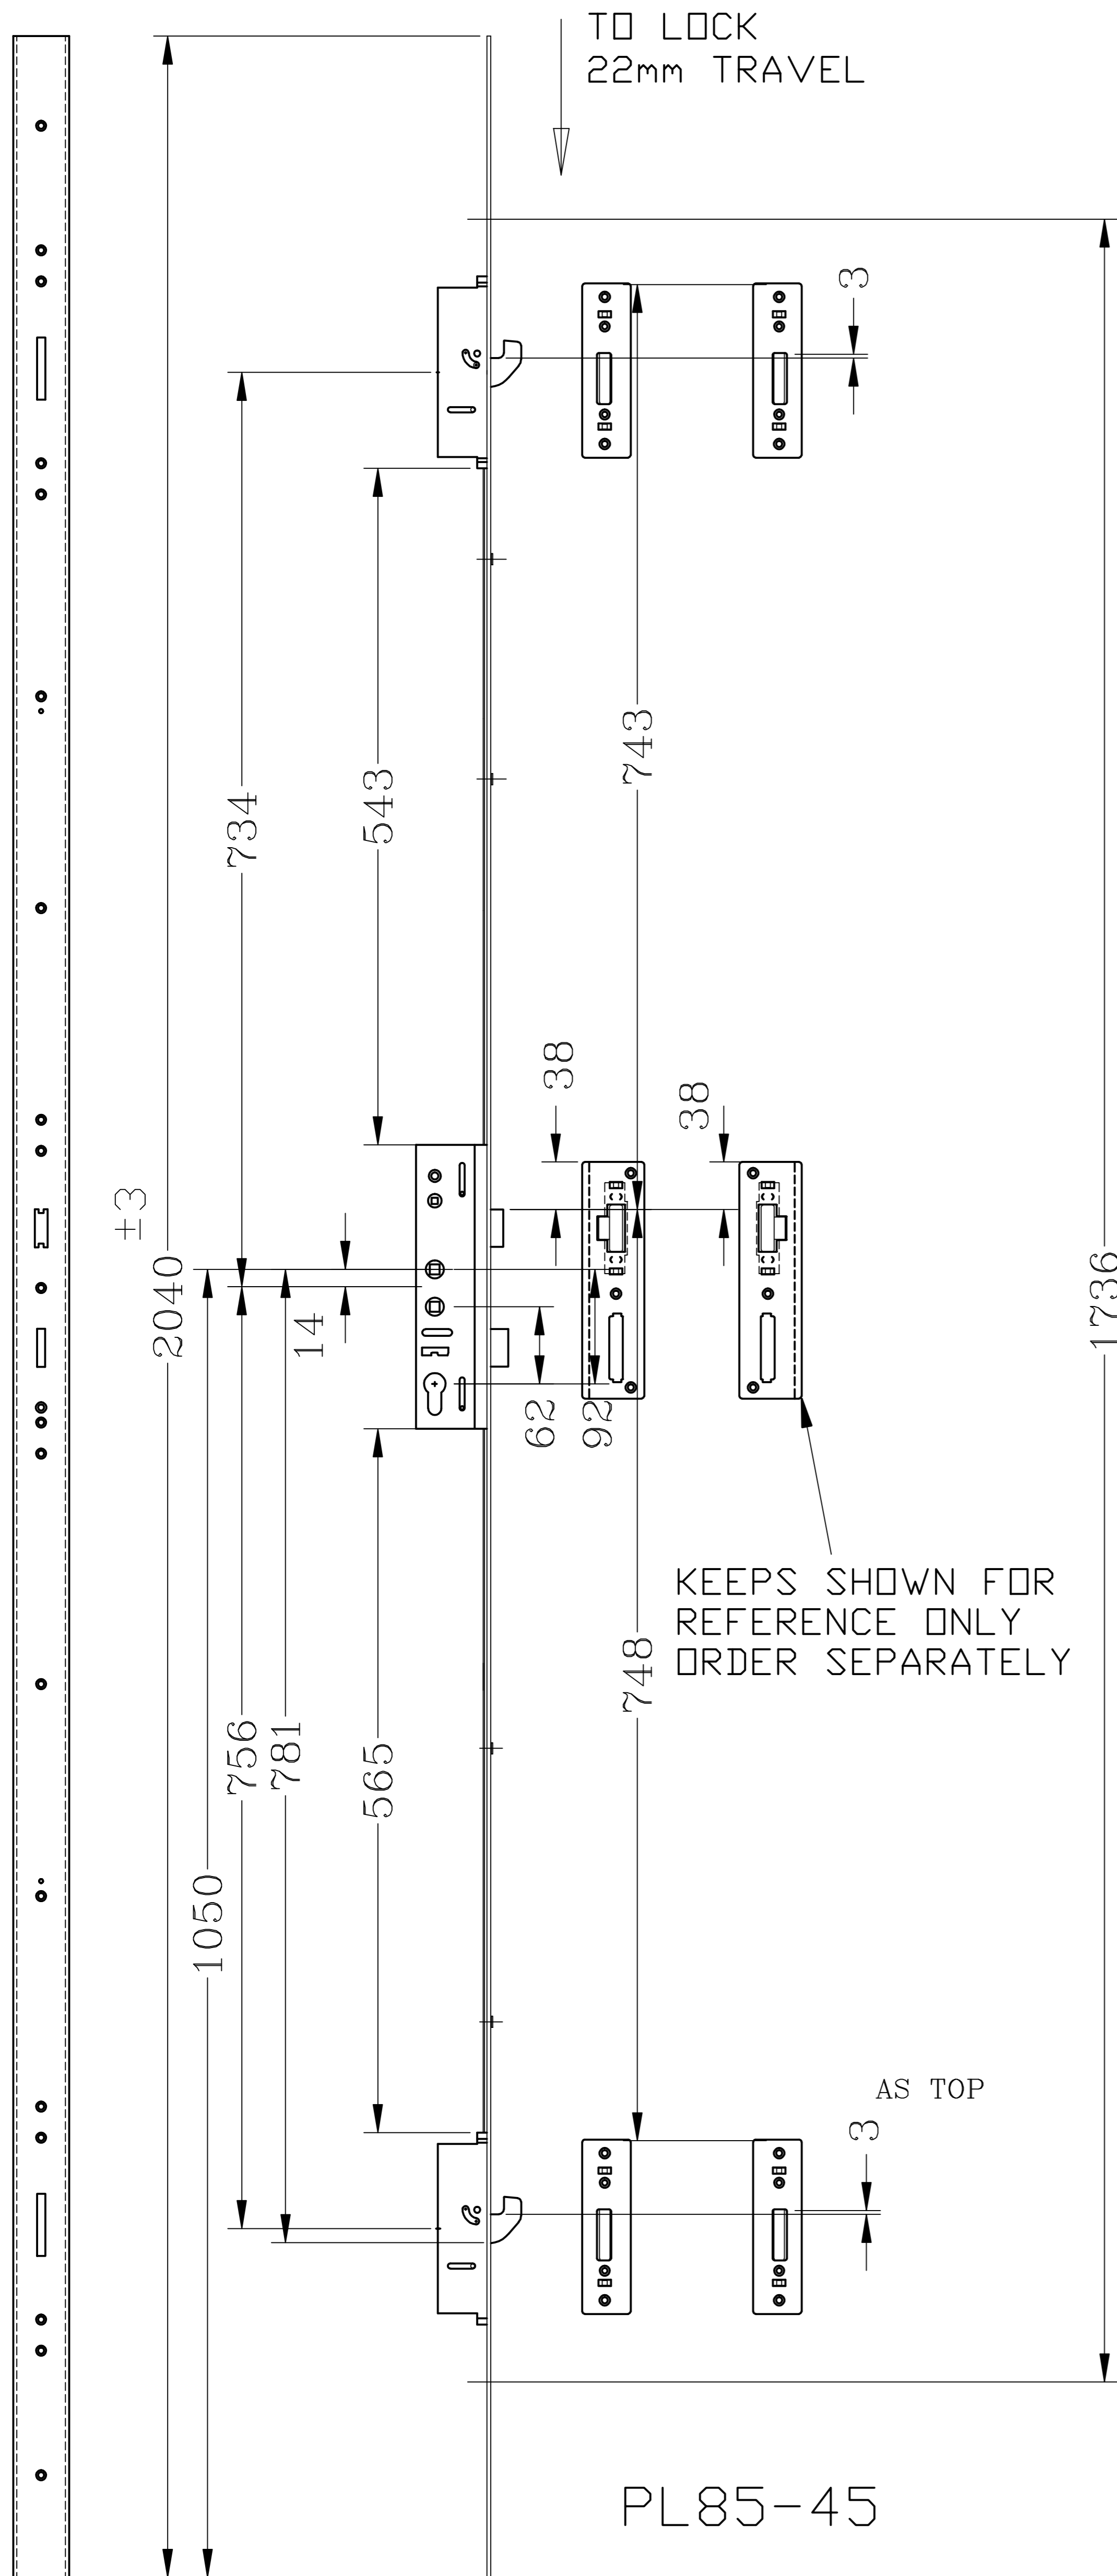

**COMPOSITE DOOR LOCK**  
**PL85-45 92/62/45 2 HOOK**  
**(LOCK SHOWN IN LOCKED POSITION)**

**MAJOR PARTS LIST.**

PL85-45 2 HOOK TIMBER/SLAB 1  
 DOOR LOCK 45mm BACKSET

	QTY.	PART NO.
TOP ROD	1	PL10-C053
BOTTOM ROD	1	PL10-C054
RIVET	4	PL10-C106
SPACER	1	PL10-C148
10mm FACEPLATE SCREW	4	PL10-C181
TAPTITE M4x20mm	2	PL10-C183
TAPTITE M4x18mm	1	PL10-C229
45mm WIDE 2 HOOK FACEPLATE	1	PL10-C310
DOUBLE FOLLOWER 45B/S CENTRE CASE ASS.	1	PL10-SA52
HOOK UNIT (NO ANTI-LIFT)	2	PL10-SA61

MIN  
 HEIGHT

**TECHNICAL DATA**

45mm BACKSET  
 92mm/62mm CENTRES  
 58mm CASE DEPTH  
 25mm HOOK PROJECTION  
 UNSPRUNG FURNITURE PREP  
 FITTING DETAILS AVAILABLE  
 KEEPS AVAILABLE IN LEFT OR  
 RIGHT HAND SETS